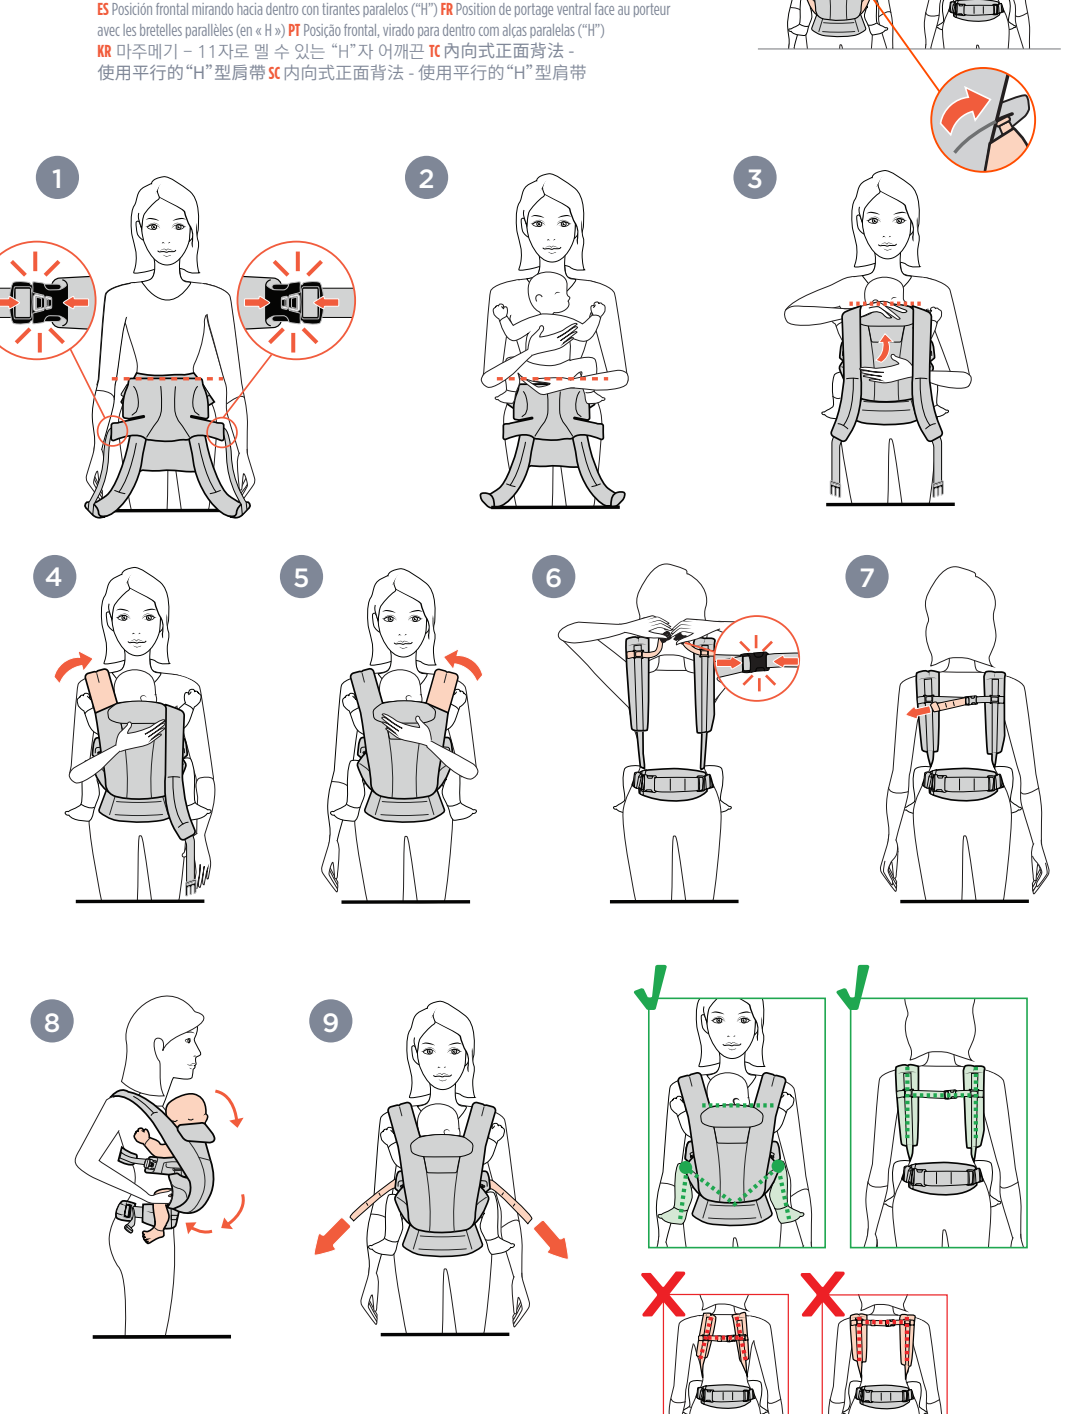

1B Position the head and neck support according to baby's age and activity

1C Adjust the carrier seat to face baby in or out, using the sliders

1D Loosen both shoulder straps

1E Push & Squeeze to unbuckle the shoulder straps if needed

2 - TIPS & TRICKS FOR THE RIGHT FIT

2 BABY POSITIONING CHECKLIST & TIPS

2A Baby close enough to kiss, high on your body

2B Deep seat with knees high

2C Spine in soft, rounded shape

2D Head supported at mid-ear level for babies 0-4 months and until baby has strong head and neck control.

2E Open airway & visible face at all times

3-10 - HOW TO USE THE CARRIER

3 HOW TO ATTACH THE CARRIER WAISTBELT

4 FRONT CARRY INWARD-FACING WITH CRISSCROSS "X" STRAPS

5 FRONT CARRY INWARD-FACING WITH PARALLEL "H" STRAPS

6 FRONT CARRY OUTWARD-FACING WITH CRISSCROSS "X" STRAPS

7 FRONT CARRY OUTWARD-FACING WITH PARALLEL "H" STRAPS

8 HIP CARRY

OMNI DELUXE

- 1 Hood Snap
- 2 Hood
- 3 Head & Neck Support Buttons
- 4 Pocket
- 5 Waistbelt Buckle
- 6 Safety Elastic
- 7 Lumbar Support
- 8 Chest Strap Buckle
- 9 Crossable Shoulder Straps
- 10 Head & Neck Support
- 11 Strap Indicator Markings
- 12 Shoulder Strap Buckle
- 13 Sliders for Seat Adjustment
- 14 Reflectivity
- 15 Velcro Tab for Seat Adjustment
- 16 Detachable Pouch Buckle