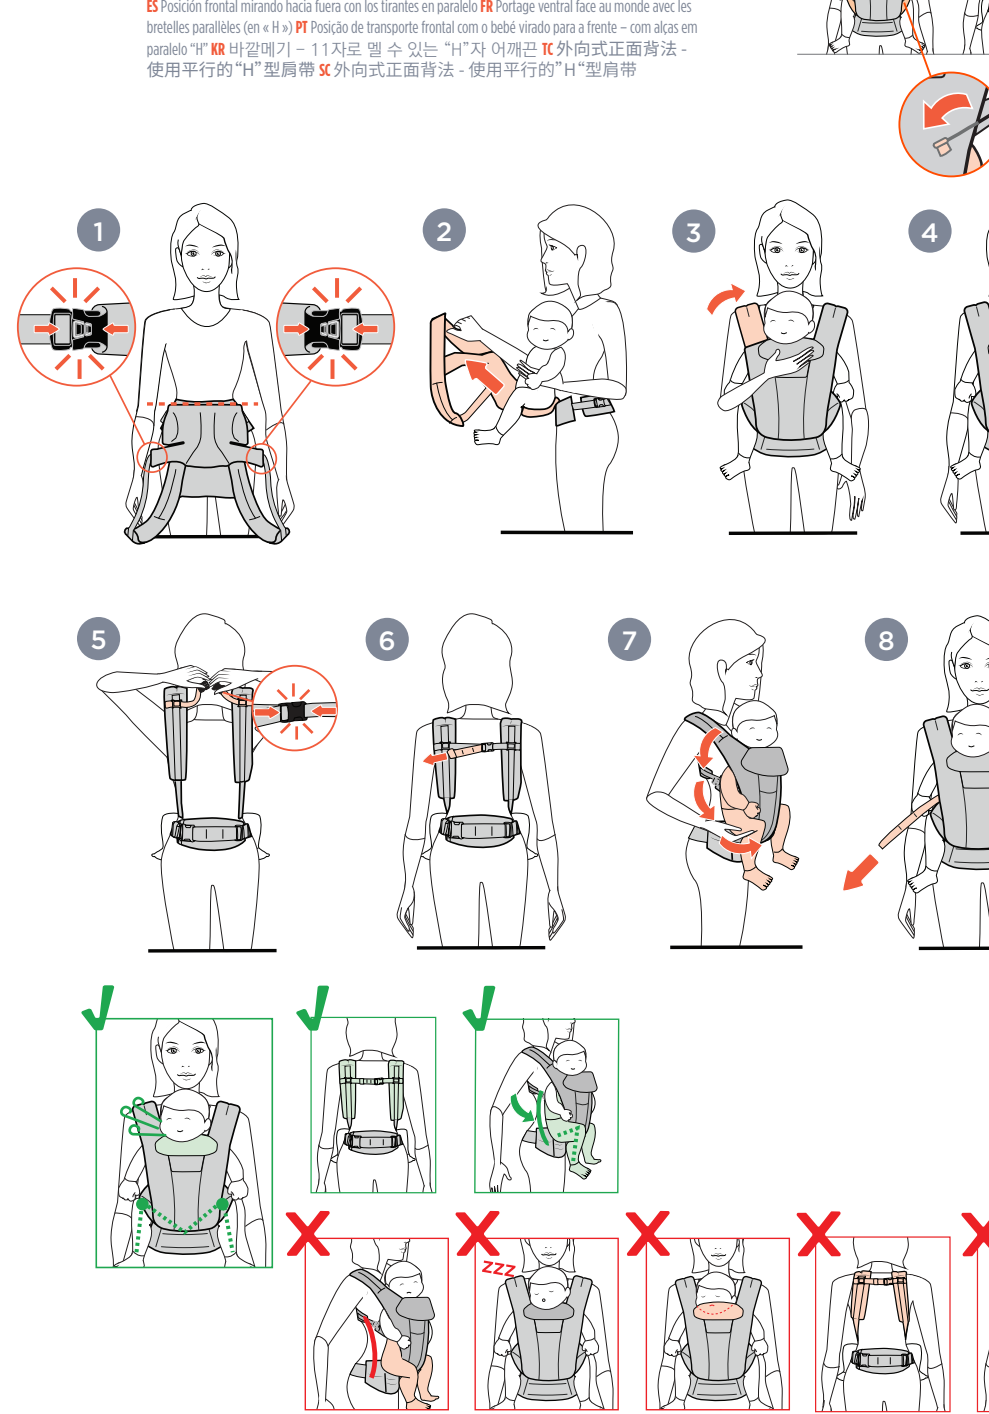

1B Position the head and neck support according to baby's age and activity

1C Adjust the carrier seat to face baby in or out, using the sliders

1D Loosen both shoulder straps

1E Push & Squeeze to unbuckle the shoulder straps if needed

2 - TIPS & TRICKS FOR THE RIGHT FIT

2 BABY POSITIONING CHECKLIST & TIPS

2A Baby close enough to kiss, high on your body

2B Deep seat with knees high

2C Spine in soft, rounded shape

2D Head supported at mid-ear level for babies 0-4 months and until baby has strong head and neck control.

2E Open airway & visible face at all times

3-10 - HOW TO USE THE CARRIER

3 HOW TO ATTACH THE CARRIER WAISTBELT

4 FRONT CARRY INWARD-FACING WITH CRISSCROSS "X" STRAPS

5 FRONT CARRY INWARD-FACING WITH PARALLEL "H" STRAPS

6 FRONT CARRY OUTWARD-FACING WITH CRISSCROSS "X" STRAPS

7 FRONT CARRY OUTWARD-FACING WITH PARALLEL "H" STRAPS

8 HIP CARRY

OMNI DELUXE

- 1 Hood Snap
- 2 Hood
- 3 Head & Neck Support Buttons
- 4 Pocket
- 5 Waistbelt Buckle
- 6 Safety Elastic
- 7 Lumbar Support
- 8 Chest Strap Buckle
- 9 Crossable Shoulder Straps
- 10 Head & Neck Support
- 11 Strap Indicator Markings
- 12 Shoulder Strap Buckle
- 13 Sliders for Seat Adjustment
- 14 Reflectivity
- 15 Velcro Tab for Seat Adjustment
- 16 Detachable Pouch Buckle