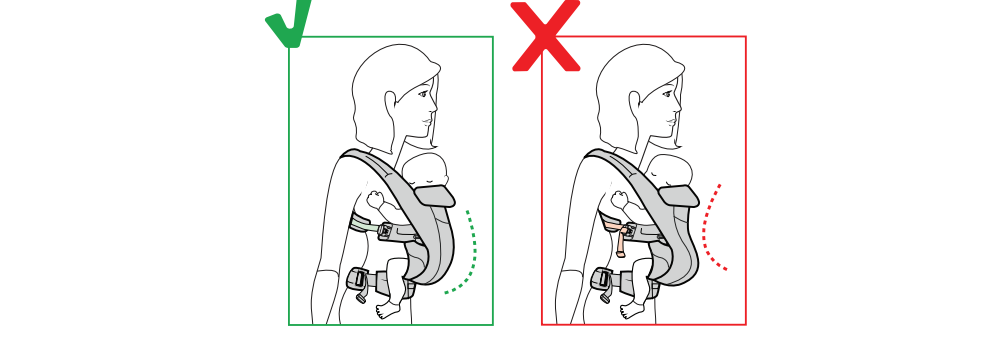

1B Position the head and neck support according to baby's age and activity

1C Adjust the carrier seat to face baby in or out, using the sliders

1D Loosen both shoulder straps

1E Push & Squeeze to unbuckle the shoulder straps if needed

2 - TIPS & TRICKS FOR THE RIGHT FIT

2 BABY POSITIONING CHECKLIST & TIPS

2A Baby close enough to kiss, high on your body

2B Deep seat with knees high

2C Spine in soft, rounded shape

2D Head supported at mid-ear level for babies 0-4 months and until baby has strong head and neck control.

2E Open airway & visible face at all times

3-10 - HOW TO USE THE CARRIER

3 HOW TO ATTACH THE CARRIER WAISTBELT

4 FRONT CARRY INWARD-FACING WITH CRISSCROSS "X" STRAPS

5 FRONT CARRY INWARD-FACING WITH PARALLEL "H" STRAPS