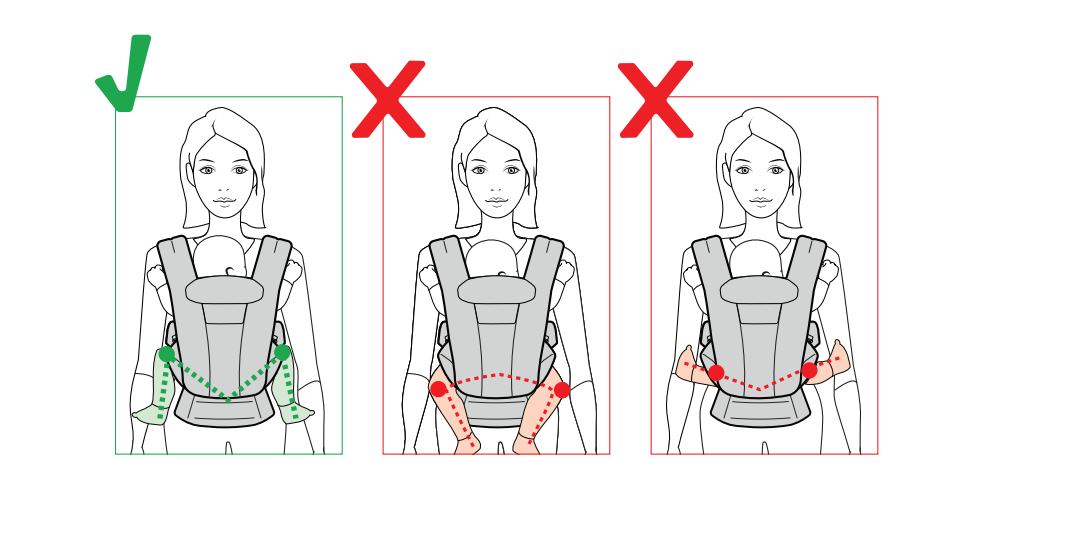

1B Position the head and neck support according to baby's age and activity

1C Adjust the carrier seat to face baby in or out, using the sliders

1D Loosen both shoulder straps

1E Push & Squeeze to unbuckle the shoulder straps if needed

2 - TIPS & TRICKS FOR THE RIGHT FIT

2 BABY POSITIONING CHECKLIST & TIPS

2A Baby close enough to kiss, high on your body

2B Deep seat with knees high

2C Spine in soft, rounded shape

2D Head supported at mid-ear level for babies 0-4 months and until baby has strong head and neck control.

2E Open airway & visible face at all times

3-10 - HOW TO USE THE CARRIER

3 HOW TO ATTACH THE CARRIER WAISTBELT

4 FRONT CARRY INWARD-FACING WITH CRISSCROSS "X" STRAPS

5 FRONT CARRY INWARD-FACING WITH PARALLEL "H" STRAPS