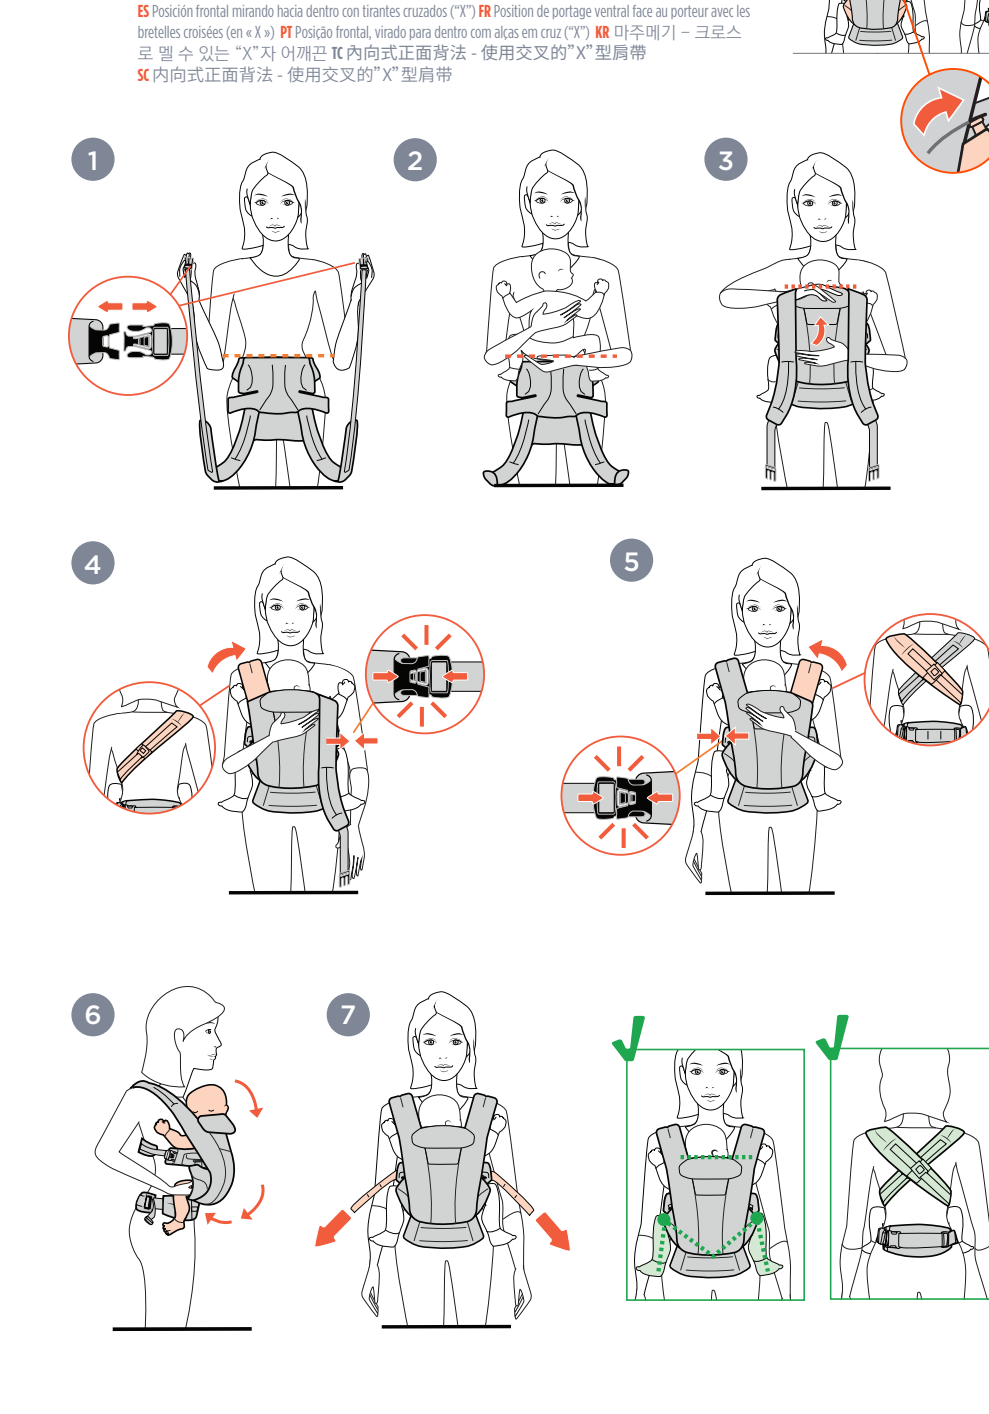

1B Position the head and neck support according to baby's age and activity

1C Adjust the carrier seat to face baby in or out, using the sliders

1D Loosen both shoulder straps

1E Push & Squeeze to unbuckle the shoulder straps if needed

2 - TIPS & TRICKS FOR THE RIGHT FIT

2 BABY POSITIONING CHECKLIST & TIPS

2A Baby close enough to kiss, high on your body

2B Deep seat with knees high

2C Spine in soft, rounded shape

2D Head supported at mid-ear level for babies 0-4 months and until baby has strong head and neck control.

2E Open airway & visible face at all times

3-10 - HOW TO USE THE CARRIER

3 HOW TO ATTACH THE CARRIER WAISTBELT

4 FRONT CARRY INWARD-FACING WITH CRISSCROSS "X" STRAPS

5 FRONT CARRY INWARD-FACING WITH PARALLEL "H" STRAPS

6 FRONT CARRY OUTWARD-FACING WITH CRISSCROSS "X" STRAPS

7 FRONT CARRY OUTWARD-FACING WITH PARALLEL "H" STRAPS

8 HIP CARRY

OMNI DELUXE

- 1 Hood Snap
- 2 Hood
- 3 Head & Neck Support Buttons
- 4 Pocket
- 5 Waistbelt Buckle
- 6 Safety Elastic
- 7 Lumbar Support
- 8 Chest Strap Buckle
- 9 Crossable Shoulder Straps
- 10 Head & Neck Support
- 11 Strap Indicator Markings
- 12 Shoulder Strap Buckle
- 13 Sliders for Seat Adjustment
- 14 Reflectivity
- 15 Velcro Tab for Seat Adjustment
- 16 Detachable Pouch Buckle