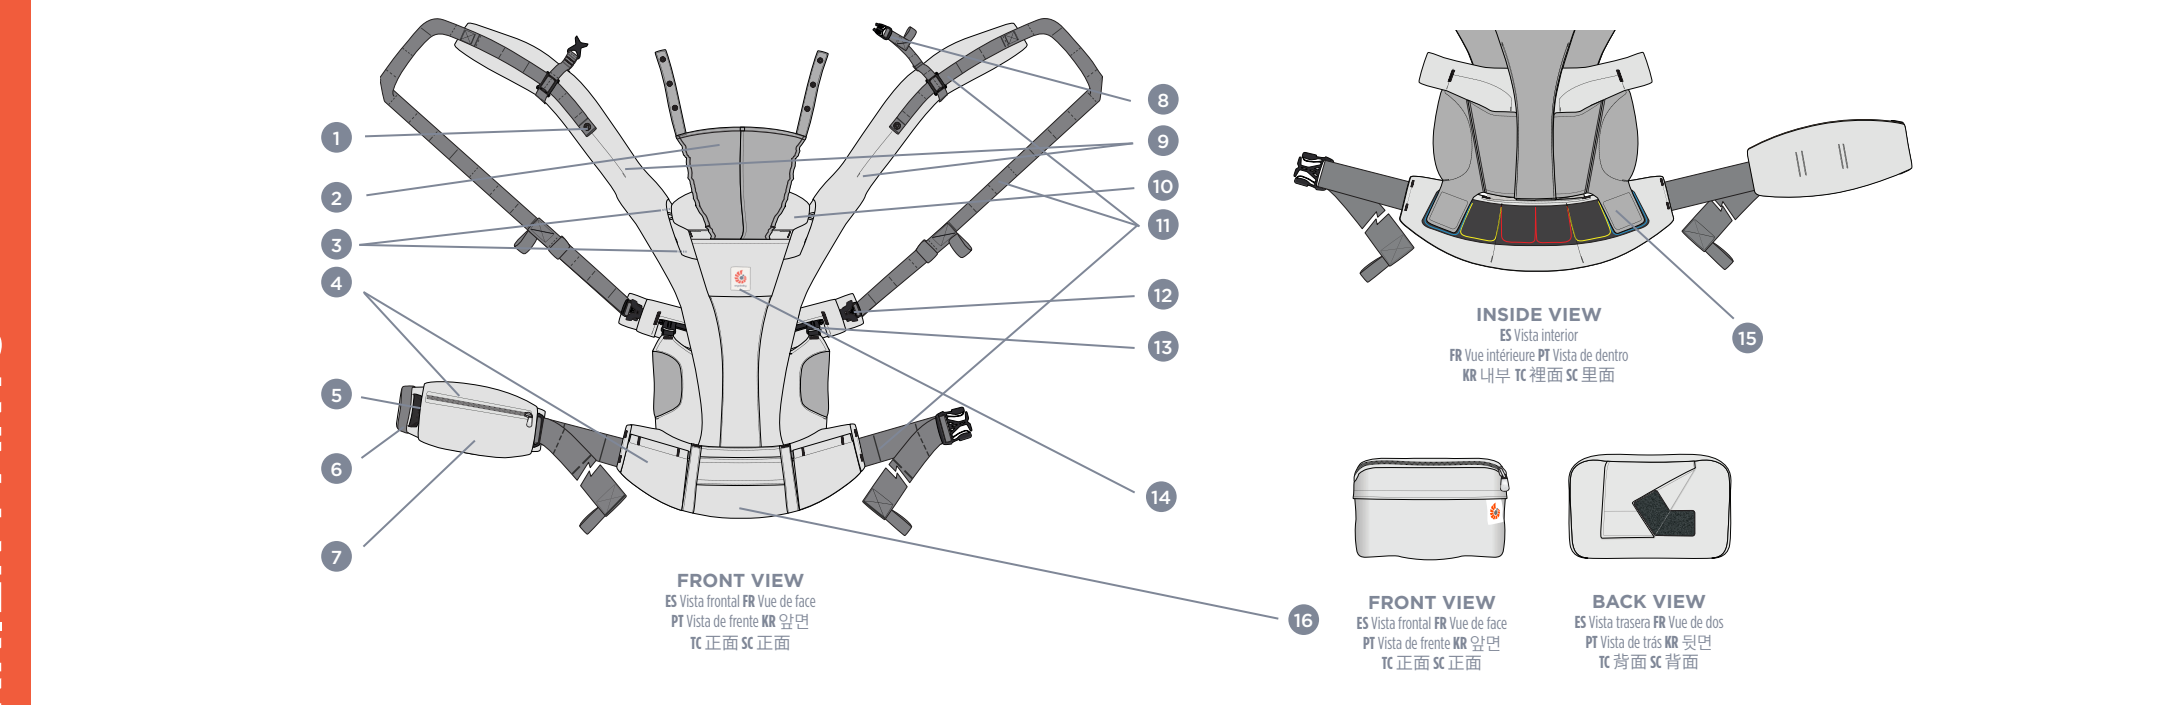

2 - TIPS & TRICKS FOR THE RIGHT FIT

2 BABY POSITIONING CHECKLIST & TIPS

2A Baby close enough to kiss, high on your body

2B Deep seat with knees high

2C Spine in soft, rounded shape

2D Head supported at mid-ear level for babies 0-4 months and until baby has strong head and neck control.

2E Open airway & visible face at all times

3-10 - HOW TO USE THE CARRIER

3 HOW TO ATTACH THE CARRIER WAISTBELT

4 FRONT CARRY INWARD-FACING WITH CRISSCROSS "X" STRAPS

5 FRONT CARRY INWARD-FACING WITH PARALLEL "H" STRAPS

6 FRONT CARRY OUTWARD-FACING WITH CRISSCROSS "X" STRAPS

7 FRONT CARRY OUTWARD-FACING WITH PARALLEL "H" STRAPS

8 HIP CARRY

OMNI DELUXE

- 1 Hood Snap
- 2 Hood
- 3 Head & Neck Support Buttons
- 4 Pocket
- 5 Waistbelt Buckle
- 6 Safety Elastic
- 7 Lumbar Support
- 8 Chest Strap Buckle
- 9 Crossable Shoulder Straps
- 10 Head & Neck Support
- 11 Strap Indicator Markings
- 12 Shoulder Strap Buckle
- 13 Sliders for Seat Adjustment
- 14 Reflectivity
- 15 Velcro Tab for Seat Adjustment
- 16 Detachable Pouch Buckle