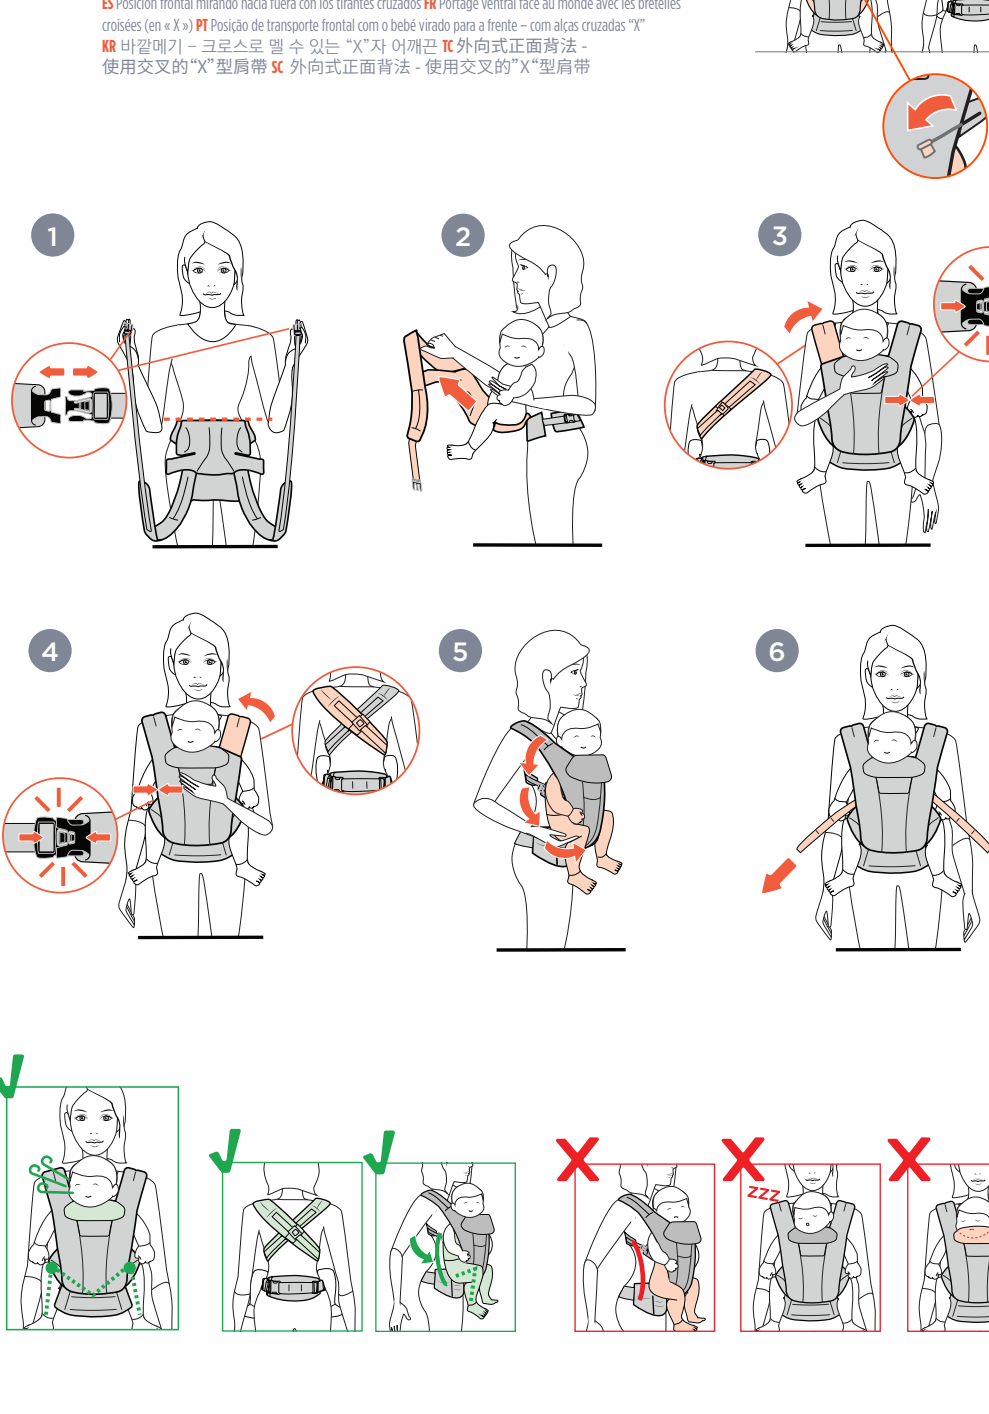

1B Position the head and neck support according to baby's age and activity

1C Adjust the carrier seat to face baby in or out, using the sliders

1D Loosen both shoulder straps

1E Push & Squeeze to unbuckle the shoulder straps if needed

2 - TIPS & TRICKS FOR THE RIGHT FIT

2 BABY POSITIONING CHECKLIST & TIPS

2A Baby close enough to kiss, high on your body

2B Deep seat with knees high

2C Spine in soft, rounded shape

2D Head supported at mid-ear level for babies 0-4 months and until baby has strong head and neck control.

2E Open airway & visible face at all times

3-10 - HOW TO USE THE CARRIER

3 HOW TO ATTACH THE CARRIER WAISTBELT

4 FRONT CARRY INWARD-FACING WITH CRISSCROSS "X" STRAPS

5 FRONT CARRY INWARD-FACING WITH PARALLEL "H" STRAPS

6 FRONT CARRY OUTWARD-FACING WITH CRISSCROSS "X" STRAPS

7 FRONT CARRY OUTWARD-FACING WITH PARALLEL "H" STRAPS

8 HIP CARRY

OMNI DELUXE

- 1 Hood Snap
- 2 Hood
- 3 Head & Neck Support Buttons
- 4 Pocket
- 5 Waistbelt Buckle
- 6 Safety Elastic
- 7 Lumbar Support
- 8 Chest Strap Buckle
- 9 Crossable Shoulder Straps
- 10 Head & Neck Support
- 11 Strap Indicator Markings
- 12 Shoulder Strap Buckle
- 13 Sliders for Seat Adjustment
- 14 Reflectivity
- 15 Velcro Tab for Seat Adjustment
- 16 Detachable Pouch Buckle