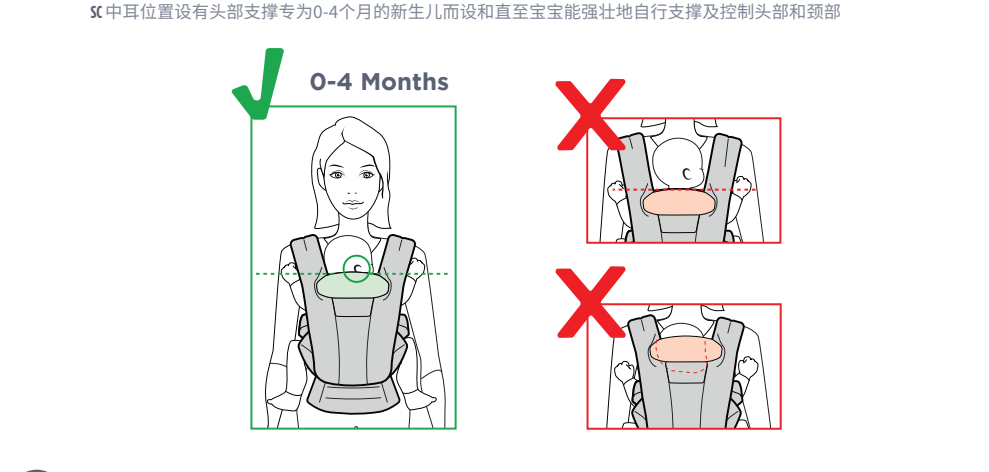

1B Position the head and neck support according to baby's age and activity

1C Adjust the carrier seat to face baby in or out, using the sliders

1D Loosen both shoulder straps

1E Push & Squeeze to unbuckle the shoulder straps if needed

2 - TIPS & TRICKS FOR THE RIGHT FIT

2 BABY POSITIONING CHECKLIST & TIPS

2A Baby close enough to kiss, high on your body

2B Deep seat with knees high

2C Spine in soft, rounded shape

2D Head supported at mid-ear level for babies 0-4 months and until baby has strong head and neck control.

2E Open airway & visible face at all times

3-10 - HOW TO USE THE CARRIER

3 HOW TO ATTACH THE CARRIER WAISTBELT

4 FRONT CARRY INWARD-FACING WITH CRISSCROSS "X" STRAPS

5 FRONT CARRY INWARD-FACING WITH PARALLEL "H" STRAPS