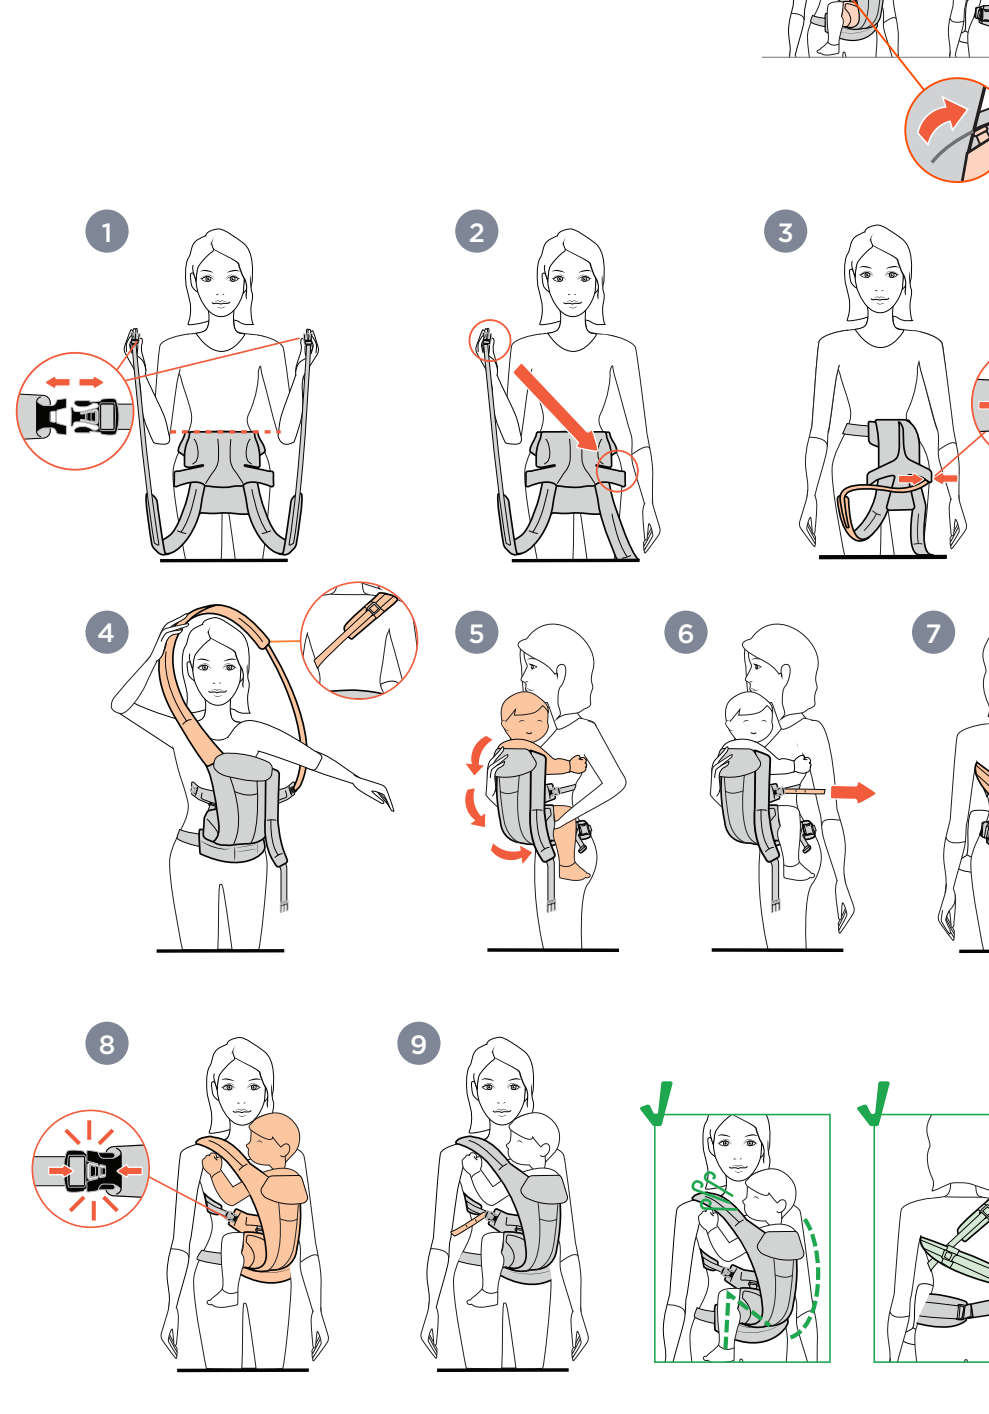

1B Position the head and neck support according to baby's age and activity

1C Adjust the carrier seat to face baby in or out, using the sliders

1D Loosen both shoulder straps

1E Push & Squeeze to unbuckle the shoulder straps if needed

2 - TIPS & TRICKS FOR THE RIGHT FIT

2 BABY POSITIONING CHECKLIST & TIPS

2A Baby close enough to kiss, high on your body

2B Deep seat with knees high

2C Spine in soft, rounded shape

2D Head supported at mid-ear level for babies 0-4 months and until baby has strong head and neck control.

2E Open airway & visible face at all times

3-10 - HOW TO USE THE CARRIER

3 HOW TO ATTACH THE CARRIER WAISTBELT

4 FRONT CARRY INWARD-FACING WITH CRISSCROSS "X" STRAPS

5 FRONT CARRY INWARD-FACING WITH PARALLEL "H" STRAPS

6 FRONT CARRY OUTWARD-FACING WITH CRISSCROSS "X" STRAPS

7 FRONT CARRY OUTWARD-FACING WITH PARALLEL "H" STRAPS

8 HIP CARRY

OMNI DELUXE

- 1 Hood Snap
- 2 Hood
- 3 Head & Neck Support Buttons
- 4 Pocket
- 5 Waistbelt Buckle
- 6 Safety Elastic
- 7 Lumbar Support
- 8 Chest Strap Buckle
- 9 Crossable Shoulder Straps
- 10 Head & Neck Support
- 11 Strap Indicator Markings
- 12 Shoulder Strap Buckle
- 13 Sliders for Seat Adjustment
- 14 Reflectivity
- 15 Velcro Tab for Seat Adjustment
- 16 Detachable Pouch Buckle