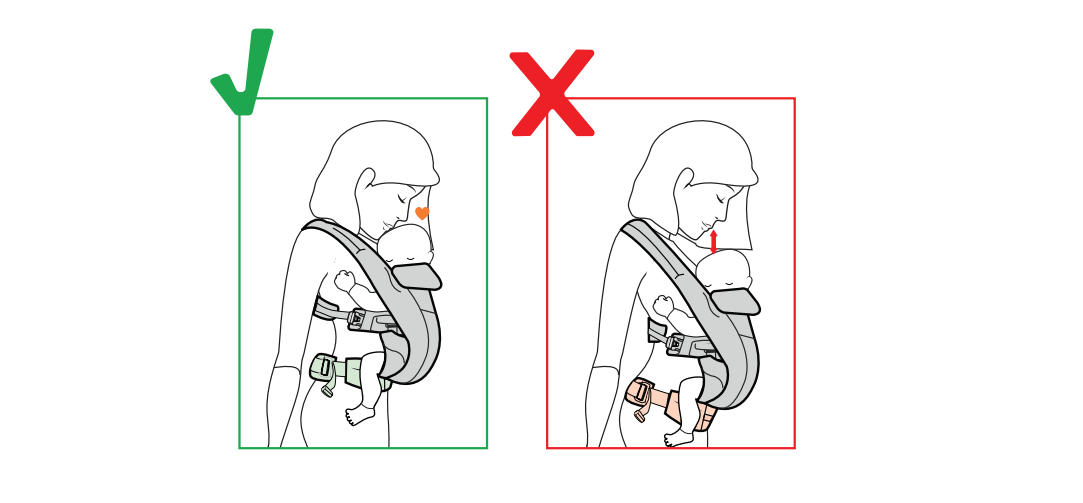

1B Position the head and neck support according to baby's age and activity

1C Adjust the carrier seat to face baby in or out, using the sliders

1D Loosen both shoulder straps

1E Push & Squeeze to unbuckle the shoulder straps if needed

2 - TIPS & TRICKS FOR THE RIGHT FIT

2 BABY POSITIONING CHECKLIST & TIPS

2A Baby close enough to kiss, high on your body

2B Deep seat with knees high

2C Spine in soft, rounded shape

2D Head supported at mid-ear level for babies 0-4 months and until baby has strong head and neck control.