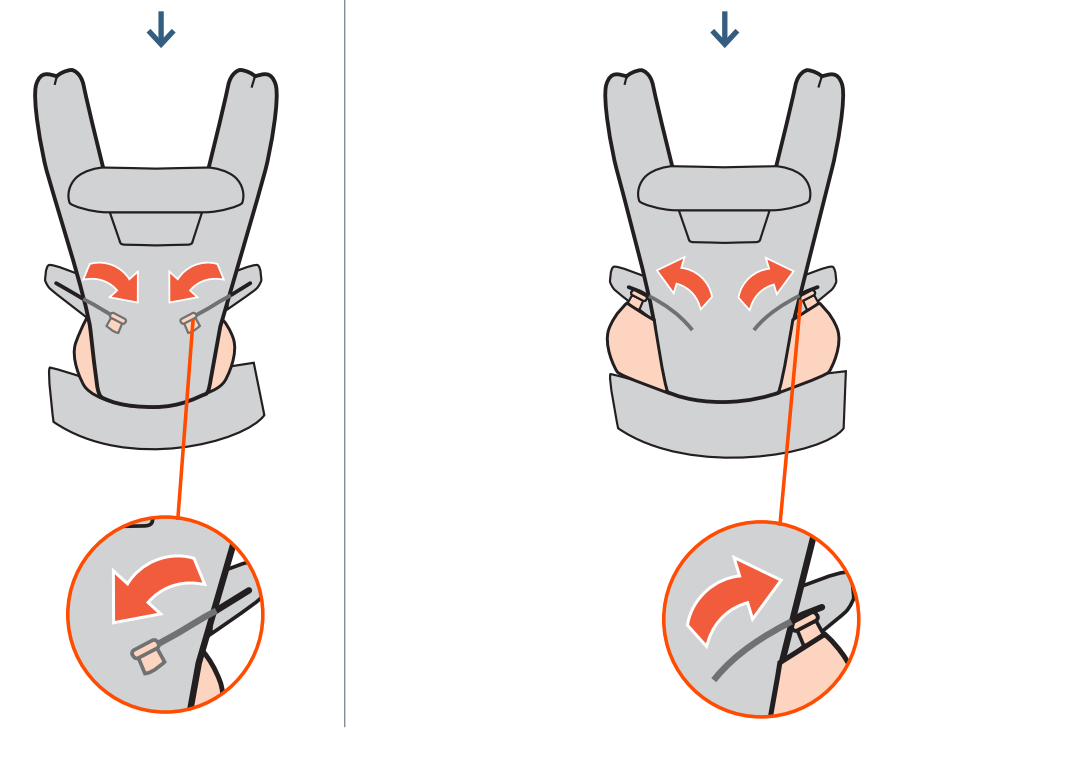

AGES AND STAGES - GENERAL GUIDELINES

FRONT CARRY OUTWARD-FACING
(~5 Months)
Min. 14 lbs / 6.4 kg
Max. 30 lbs / 13.6 kg

FRONT CARRY INWARD-FACING
Min. 7 lbs / 3.2 kg
& Min. 20 inches / 50.8 cm
Max. 45 lbs / 20.4 kg

HIP CARRY
(~6 Months)
Min. 17 lbs / 7.7 kg
Max. 45 lbs / 20.4 kg

BACK CARRY
(~6 Months)
Min. 17 lbs / 7.7 kg
Max. 45 lbs / 20.4 kg