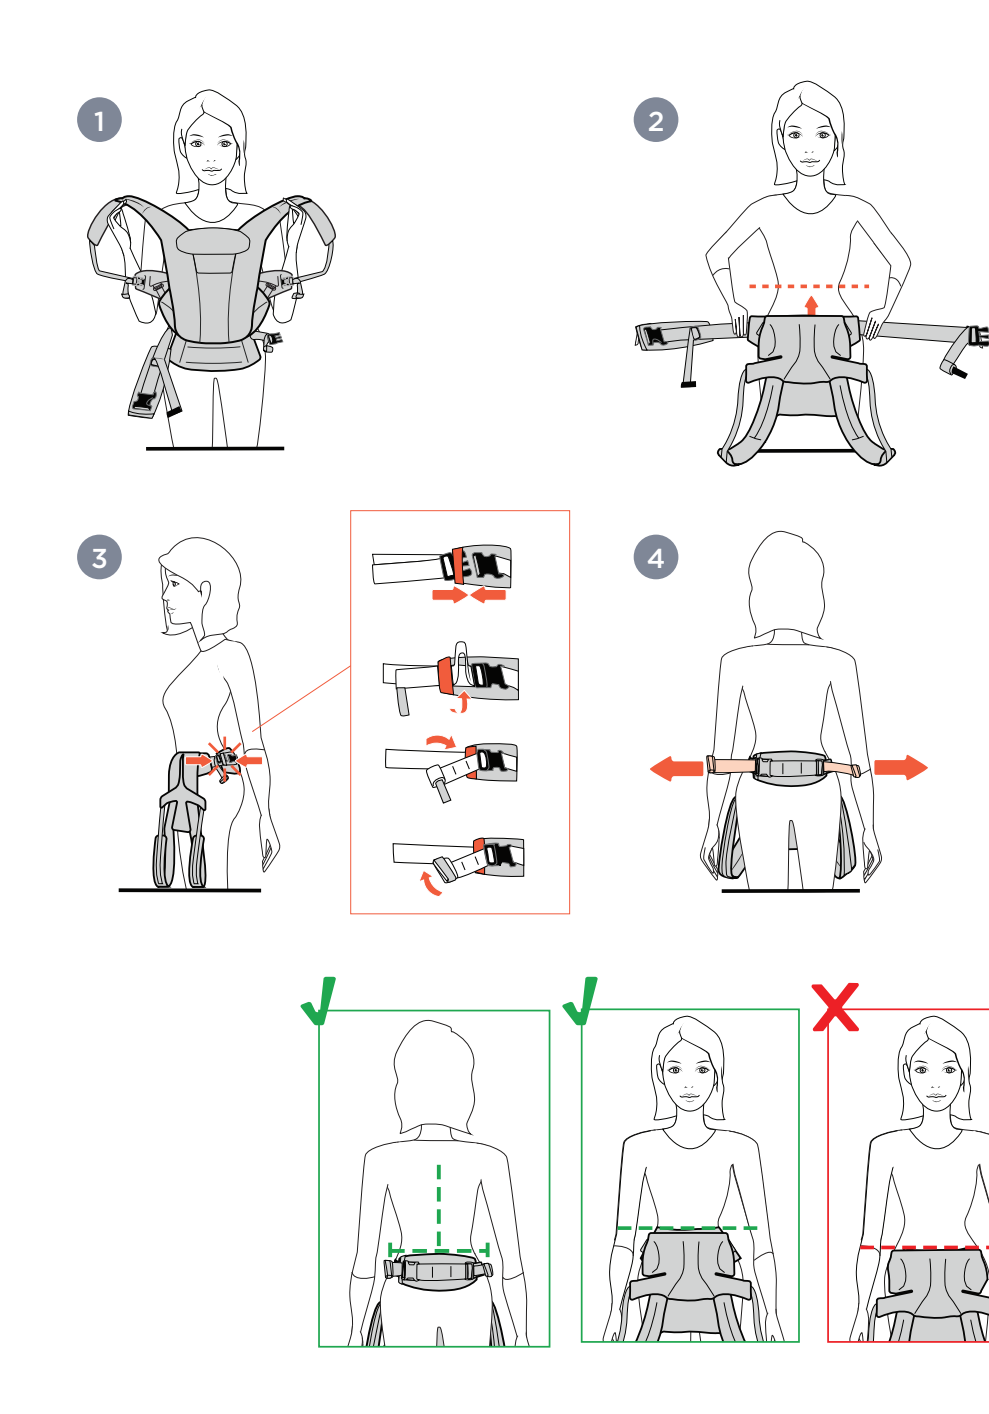

1B Position the head and neck support according to baby's age and activity

1C Adjust the carrier seat to face baby in or out, using the sliders

1D Loosen both shoulder straps

1E Push & Squeeze to unbuckle the shoulder straps if needed

2 - TIPS & TRICKS FOR THE RIGHT FIT

2 BABY POSITIONING CHECKLIST & TIPS

2A Baby close enough to kiss, high on your body

2B Deep seat with knees high

2C Spine in soft, rounded shape

2D Head supported at mid-ear level for babies 0-4 months and until baby has strong head and neck control.

2E Open airway & visible face at all times

3-10 - HOW TO USE THE CARRIER

3 HOW TO ATTACH THE CARRIER WAISTBELT

4 FRONT CARRY INWARD-FACING WITH CRISSCROSS "X" STRAPS

5 FRONT CARRY INWARD-FACING WITH PARALLEL "H" STRAPS

6 FRONT CARRY OUTWARD-FACING WITH CRISSCROSS "X" STRAPS

7 FRONT CARRY OUTWARD-FACING WITH PARALLEL "H" STRAPS

8 HIP CARRY

OMNI DELUXE

- 1 Hood Snap
- 2 Hood
- 3 Head & Neck Support Buttons
- 4 Pocket
- 5 Waistbelt Buckle
- 6 Safety Elastic
- 7 Lumbar Support
- 8 Chest Strap Buckle
- 9 Crossable Shoulder Straps
- 10 Head & Neck Support
- 11 Strap Indicator Markings
- 12 Shoulder Strap Buckle
- 13 Sliders for Seat Adjustment
- 14 Reflectivity
- 15 Velcro Tab for Seat Adjustment
- 16 Detachable Pouch Buckle