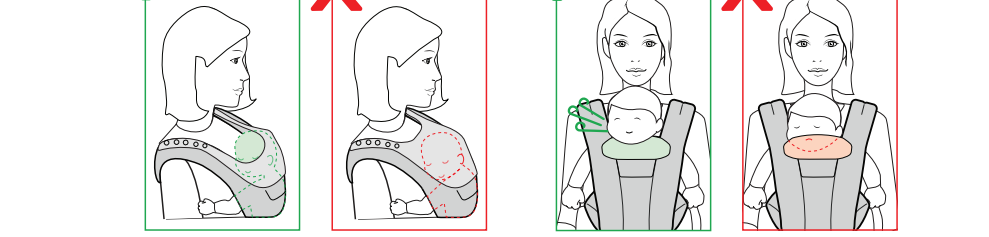

1B Position the head and neck support according to baby's age and activity

1C Adjust the carrier seat to face baby in or out, using the sliders

1D Loosen both shoulder straps

1E Push & Squeeze to unbuckle the shoulder straps if needed

2 - TIPS & TRICKS FOR THE RIGHT FIT

2 BABY POSITIONING CHECKLIST & TIPS

2A Baby close enough to kiss, high on your body

2B Deep seat with knees high

2C Spine in soft, rounded shape

2D Head supported at mid-ear level for babies 0-4 months and until baby has strong head and neck control.

2E Open airway & visible face at all times

3-10 - HOW TO USE THE CARRIER

3 HOW TO ATTACH THE CARRIER WAISTBELT

4 FRONT CARRY INWARD-FACING WITH CRISSCROSS "X" STRAPS

5 FRONT CARRY INWARD-FACING WITH PARALLEL "H" STRAPS