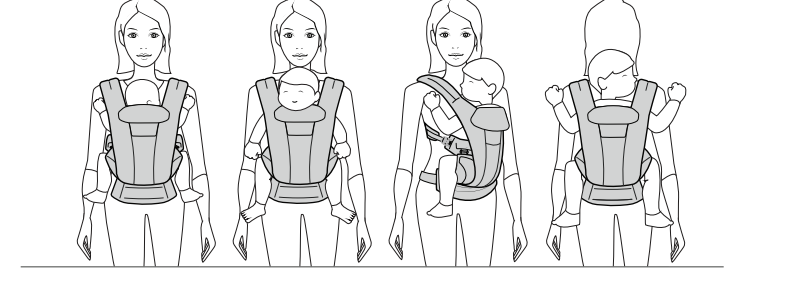

1B Position the head and neck support according to baby's age and activity

1C Adjust the carrier seat to face baby in or out, using the sliders

1D Loosen both shoulder straps

1E Push & Squeeze to unbuckle the shoulder straps if needed

2 - TIPS & TRICKS FOR THE RIGHT FIT

2 BABY POSITIONING CHECKLIST & TIPS

2A Baby close enough to kiss, high on your body

2B Deep seat with knees high

2C Spine in soft, rounded shape

2D Head supported at mid-ear level for babies 0-4 months and until baby has strong head and neck control.

2E Open airway & visible face at all times

3-10 - HOW TO USE THE CARRIER

3 HOW TO ATTACH THE CARRIER WAISTBELT

4 FRONT CARRY INWARD-FACING WITH CRISSCROSS "X" STRAPS

5 FRONT CARRY INWARD-FACING WITH PARALLEL "H" STRAPS

6 FRONT CARRY OUTWARD-FACING WITH CRISSCROSS "X" STRAPS

7 FRONT CARRY OUTWARD-FACING WITH PARALLEL "H" STRAPS

8 HIP CARRY

OMNI DELUXE

- 1 Hood Snap
- 2 Hood
- 3 Head & Neck Support Buttons
- 4 Pocket
- 5 Waistbelt Buckle
- 6 Safety Elastic
- 7 Lumbar Support
- 8 Chest Strap Buckle
- 9 Crossable Shoulder Straps
- 10 Head & Neck Support
- 11 Strap Indicator Markings
- 12 Shoulder Strap Buckle
- 13 Sliders for Seat Adjustment
- 14 Reflectivity
- 15 Velcro Tab for Seat Adjustment
- 16 Detachable Pouch Buckle